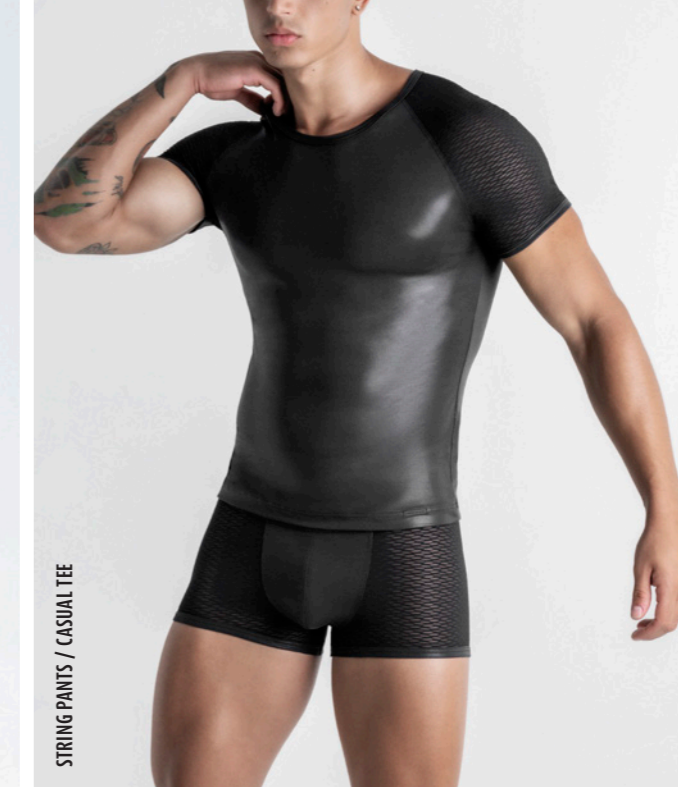

CATENA STRING

M2484

- 2-12785 Bungee String push-up effect
- 2-12786 Jock Brief backside fully open
- 2-12789 Tank Top backside mesh
- 2-12790 String Body high leg cut

8000 Black

Order: 01.11.24
Supply: 05.05.25
Sizes: S - XXL
Blend Main: 85PES 15EL
Mesh: 80PA 20EL

M2481