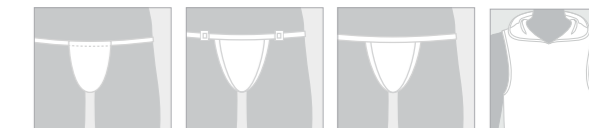

M2481

- 2-12765 Micro Pouch variable front
- 2-12766 Stripper String quick-clip opener
- 2-12767 Catena String backside chain
- 2-12770 Cape Tank fancy basic style