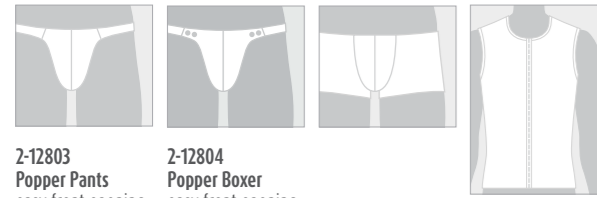

M2486

- 2-12800 Tower String quick stripper
- 2-12801 Popper Brief button fly access
- 2-12802 Micro Pants basic style
- 2-12805 Zipped Vest two-way zipper

- 2-12803 Popper Pants easy front opening
- 2-12804 Popper Boxer easy front opening

6100 Sand

5300 Olive

Order: 01.11.24
Supply: 31.03.25
Sizes: S - XXL
Blend: 61PES 39PU